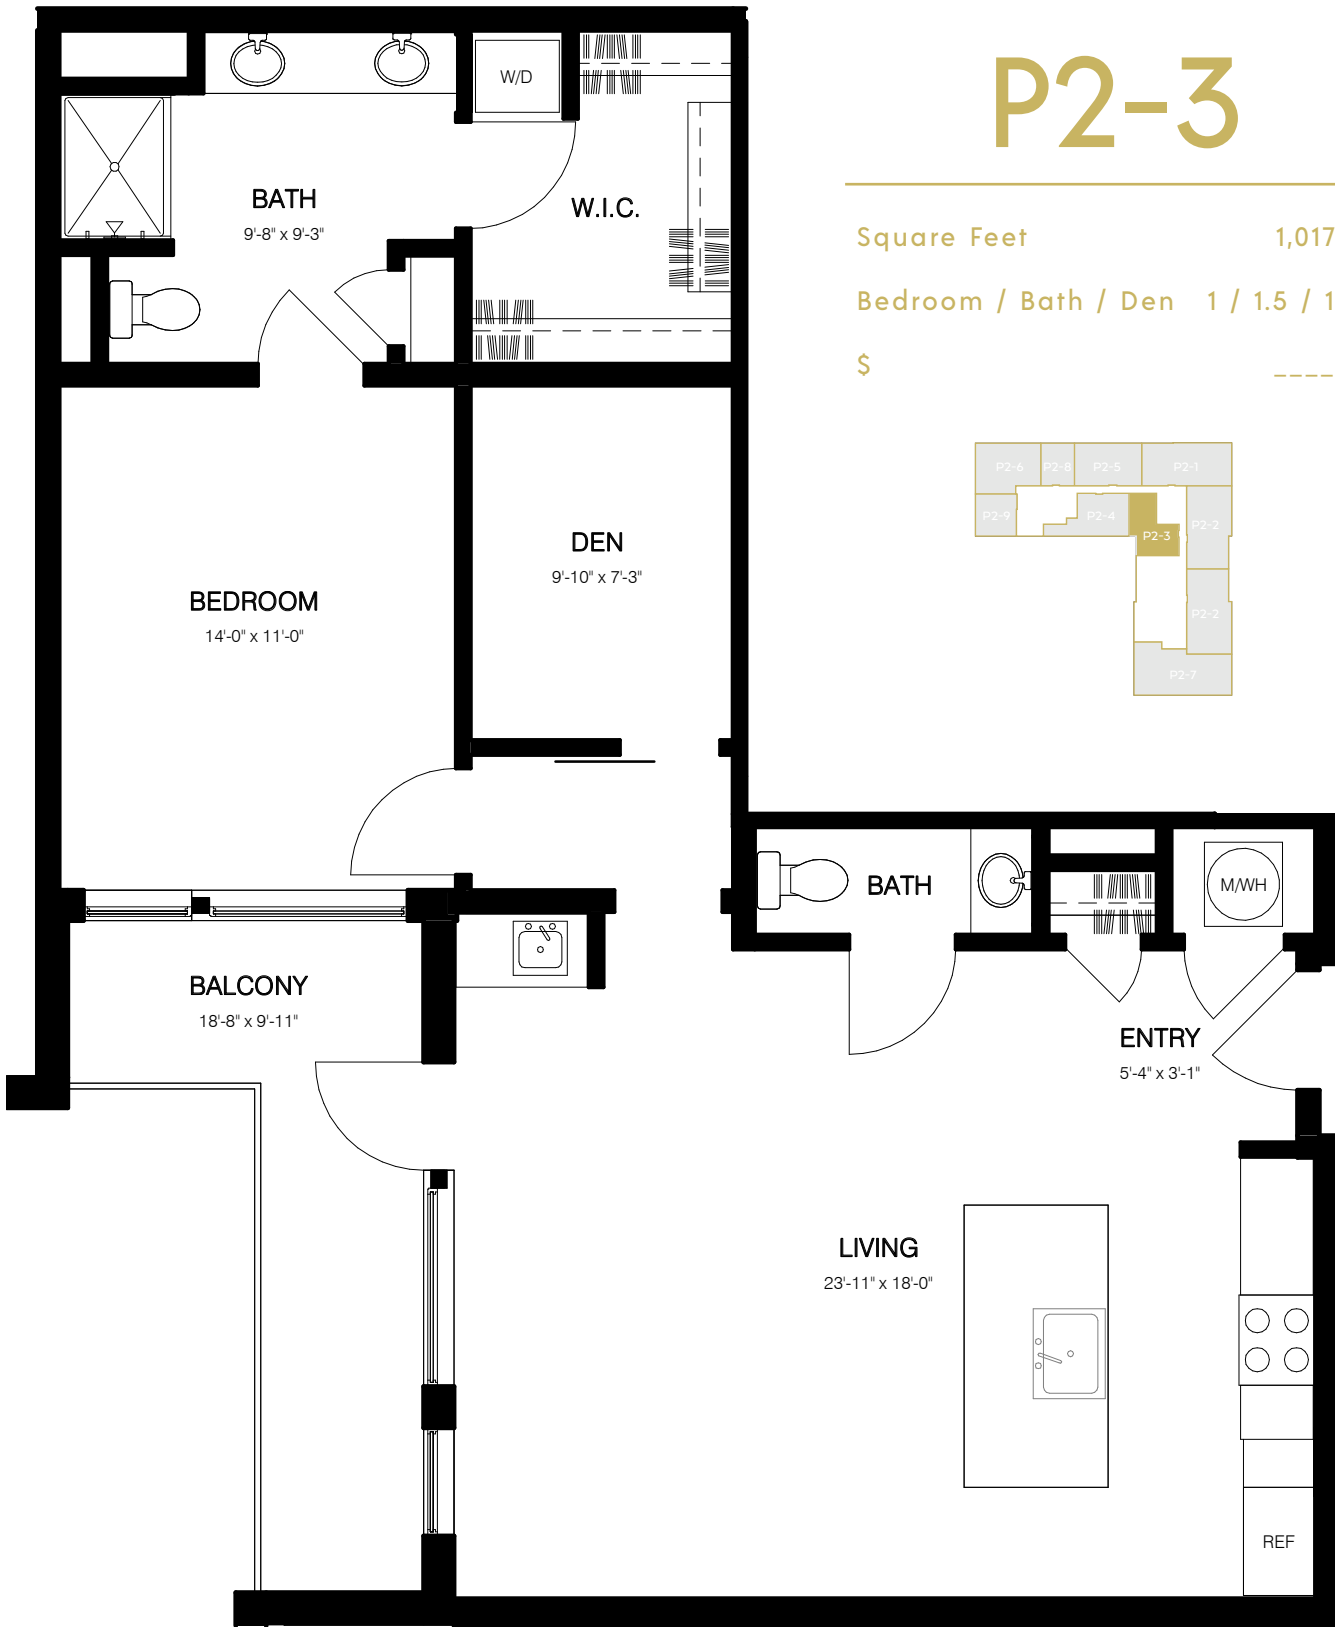

P2-3

Square Feet 1,017

Bedroom / Bath / Den 1 / 1.5 / 1

\$ -----

ONE AT THE PENINSULA

Building 2

ONEatThePeninsula.com

380-900-5999

111 Belle Street, Columbus, OH 43215

Unit dimensions and square footages, which exclude patios and balconies, are approximate and may vary. Floorplans and unit features may change based on their position within the building, including kitchen islands, patios, and balconies.