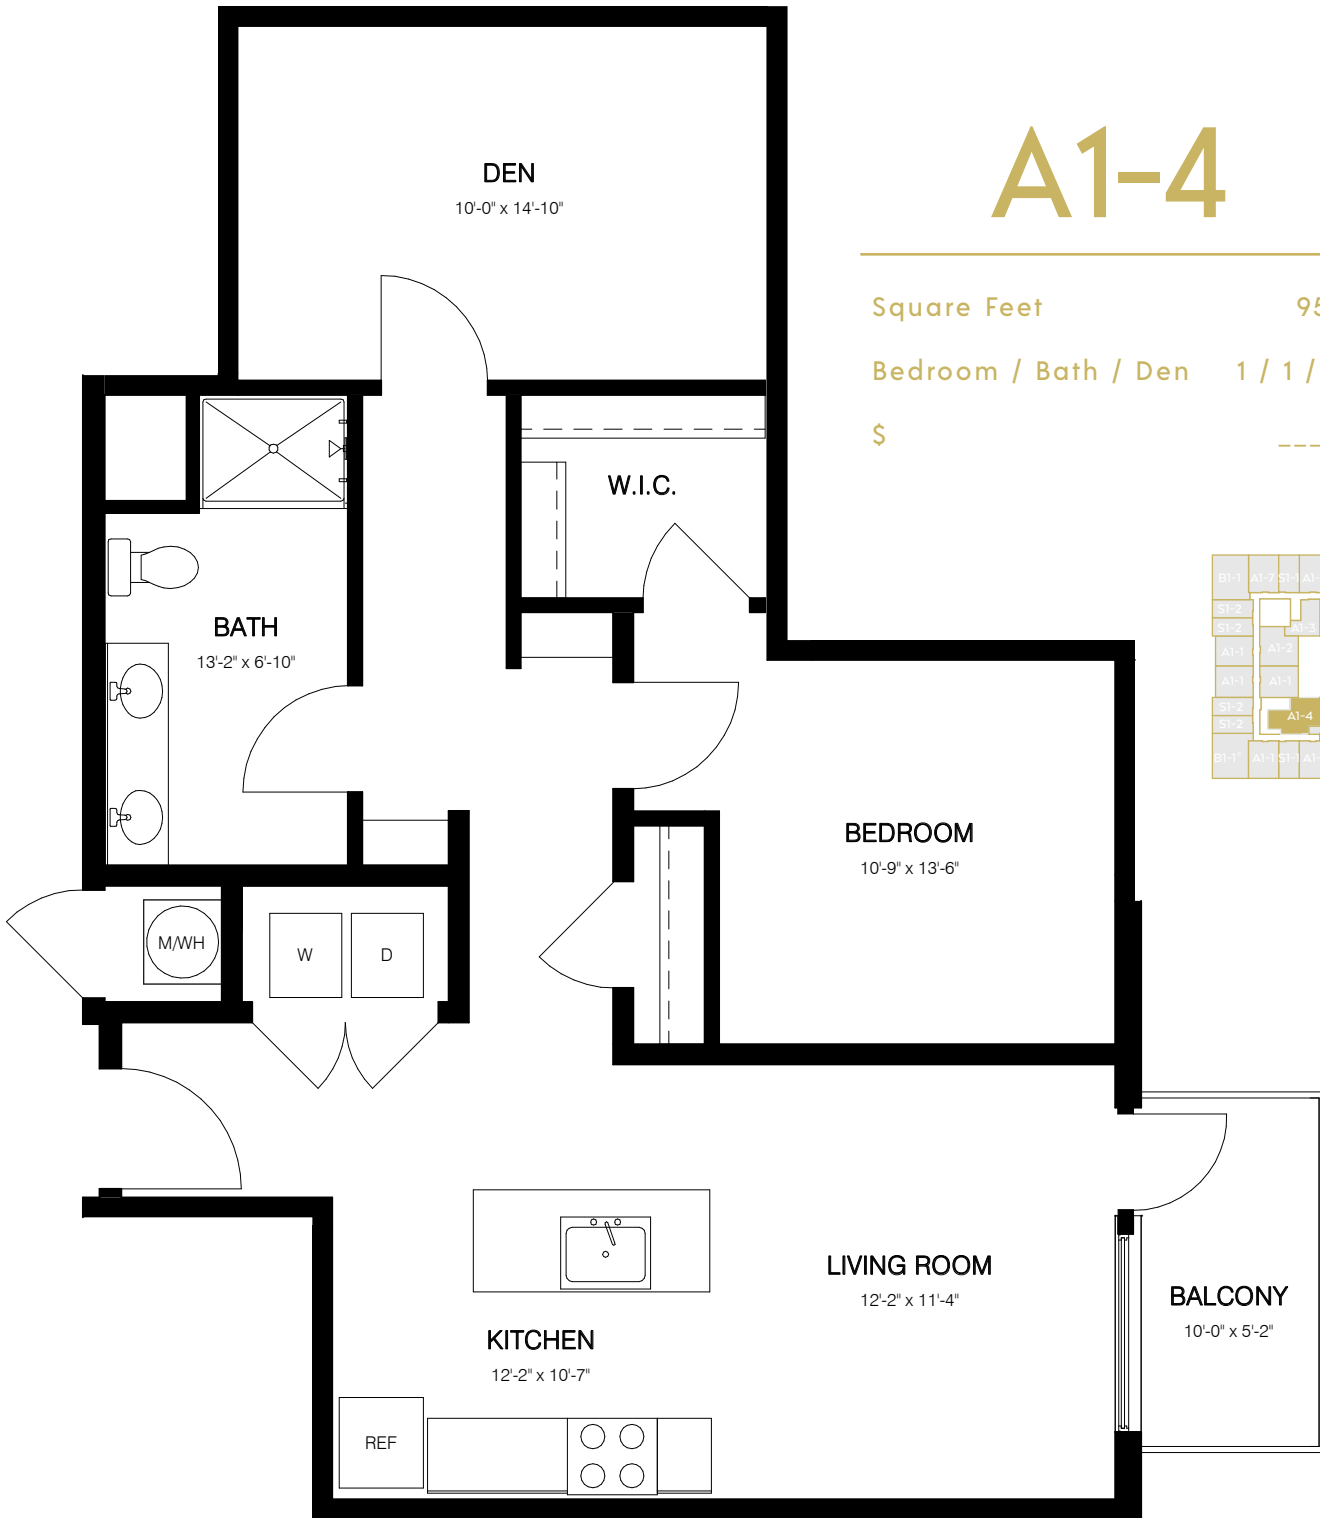

A1-4

DEN
10'-0" x 14'-10"

Square Feet 951

Bedroom / Bath / Den 1 / 1 / 1

\$ -----

AT THE PENINSULA

Building 1

ONEatThePeninsula.com

380-900-5999

Unit dimensions and square footages, which exclude patios and balconies, are approximate and may vary. Floorplans and unit features may change based on their position within the building, including kitchen islands, patios, and balconies.