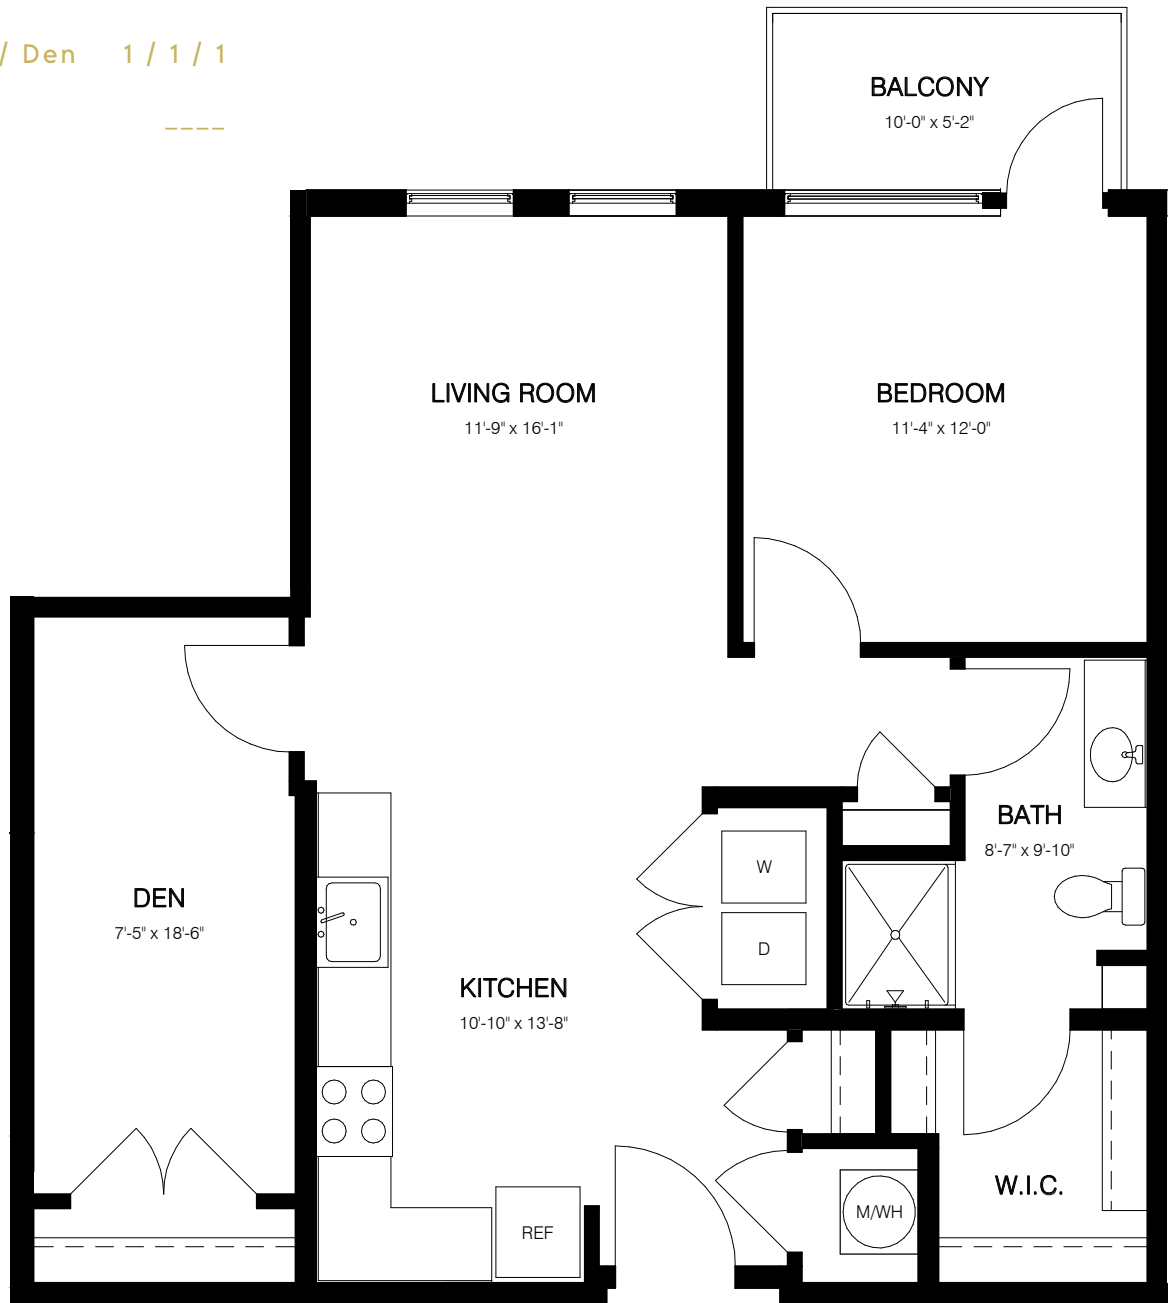

A1-2

Square Feet 897

Bedroom / Bath / Den 1 / 1 / 1

\$ -----

ONE
AT THE PENINSULA

Building 1

ONEatThePeninsula.com

380-900-5999

111 Belle Street, Columbus, OH 43215

Unit dimensions and square footages, which exclude patios and balconies, are approximate and may vary. Floorplans and unit features may change based on their position within the building, including kitchen islands, patios, and balconies.